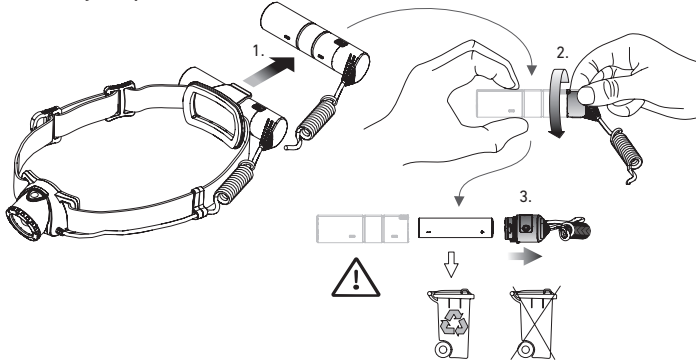

Type-C to Type-C

18650X2

Battery Replacement

Charging System

Low Battery Warning

Lamp Head Rotation

Advanced Focus System

Ledlenser GmbH & Co. KG
Kronenstrasse 5-7 • 42699 Solingen • Germany
Phone +49 212/5948-0 Fax +49 212/5948-200
info@ledlenser.com

ledlenser.com

Mode 1 (Default Operation)

Mode 2

Mode 3

Transportation Lock