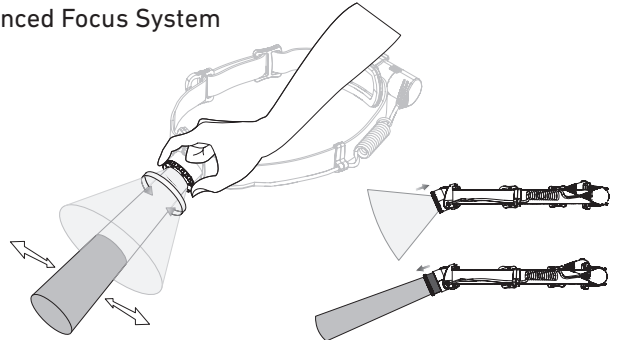

Advanced Focus System

Ledlenser GmbH & Co. KG
Kronenstrasse 5-7 • 42699 Solingen • Germany
Phone +49 212/5948-0 Fax +49 212/5948-200
info@ledlenser.com

ledlenser.com