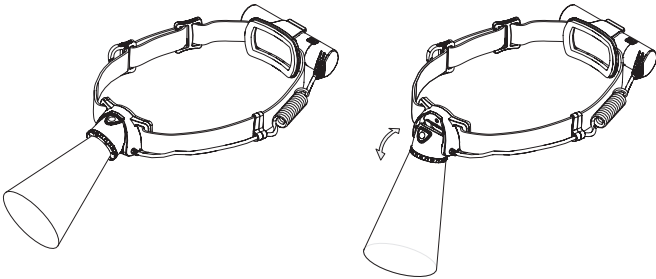

Type-C to Type-C

18650X2

Battery Replacement

Charging System

Low Battery Warning

Lamp Head Rotation

Advanced Focus System

Ledlenser GmbH & Co. KG
Kronenstrasse 5-7 • 42699 Solingen • Germany
Phone +49 212/5948-0 Fax +49 212/5948-200
info@ledlenser.com

ledlenser.com

Mode 1 (Default Operation)

Mode 2

Mode 3

Transportation Lock