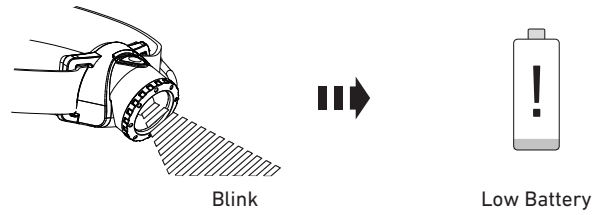

Type-C to Type-C

18650X2

Battery Replacement

Charging System

Low Battery Warning

Lamp Head Rotation

Advanced Focus System

Ledlenser GmbH & Co. KG
Kronenstrasse 5-7 • 42699 Solingen • Germany
Phone +49 212/5948-0 Fax +49 212/5948-200
info@ledlenser.com

ledlenser.com