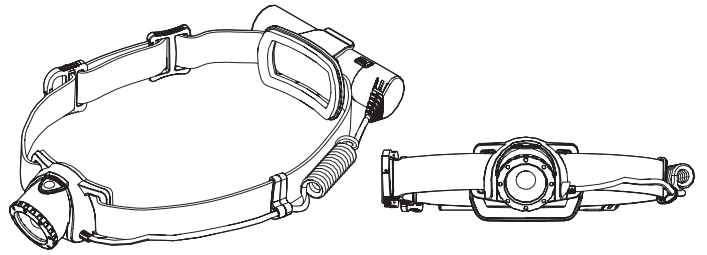

Type-C to Type-C

18650X2

Battery Replacement

Charging System

Low Battery Warning

Lamp Head Rotation

Advanced Focus System

Ledlenser GmbH & Co. KG
Kronenstrasse 5-7 • 42699 Solingen • Germany
Phone +49 212/5948-0 Fax +49 212/5948-200
info@ledlenser.com

ledlenser.com

Mode 1 (Default Operation)

Mode 2

Mode 3

Transportation Lock